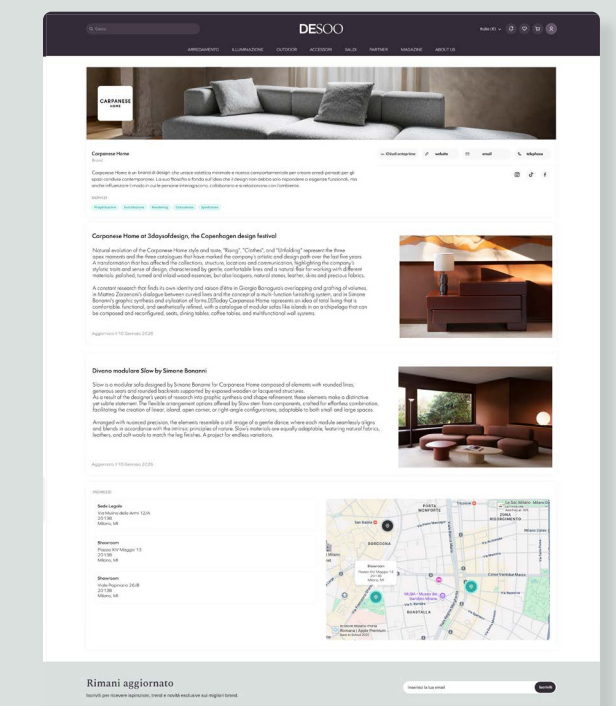

Contatti sempre in evidenza

Pagina completa